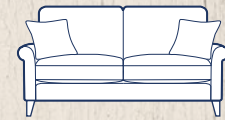

3 SEATER SOFA
(High legs only)