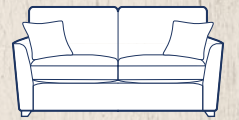

Light

Dark

Light

Dark

Chrome

3 seater sofa/sofabled in fabric 1817, small scatter cushions in 1069, light feet. Chair in fabric 1817, light feet. Storage stool in fabric 1069 (supplied on glides).

3 SEATER SOFA/SOFABED
(Low feet only)
H 980mm | W 1850mm | D 950mm

2 SEATER SOFA/SOFABED
(Low feet only)
H 980mm | W 1630mm | D 950mm

2/3 SEATER SOFABED
(Low feet only)
Two fold slatted and webbed metal action. Depth open 2280mm

CHAIR
(Low feet only)
H 980mm | W 830mm | D 910mm