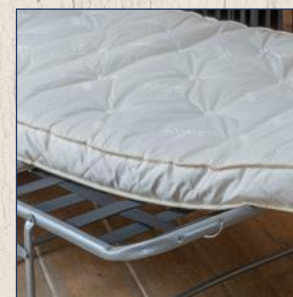

MATTRESS OPTIONS

REGAL MATTRESS

(Supplied as standard)

Single sided 'no turn' open coil spring interior mattress, including an additional top layer of foam fillings for improved levels of comfort. Hand made in the UK, tufted and covered in a woven damask ticking.

Mattress sizes:

2 seater 1800 x 1120 x 100mm
3 seater 1800 x 1320 x 100mm

POCKET MATTRESS

(Upgrade)

For the ultimate in comfort our deluxe, double sided pocket spring mattress has quilted side edges, superior fillings, handtufted felt washers and luxury ticking. Fully reversible.