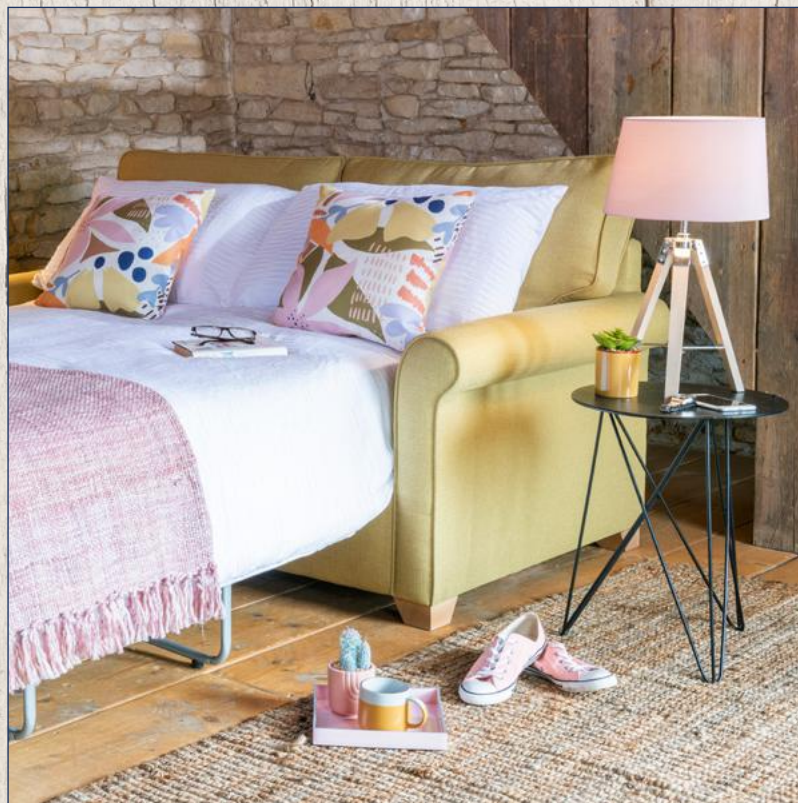

FRAME GUARANTEE
10 YEAR
COLD CURF SEAT CUSHION GUARANTEE

**Cosy
Collection**
Sofas that fit your life

4 seater sofa in fabric 1888, large scatter cushions in 1032, chrome feet. 2 seater sofa in fabric 1885, small scatter cushions in fabric 1033, chrome feet. Fixed Back Accent chair in fabric 1032, chrome legs only.