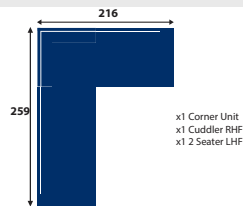

3 Seater Sofa

Height: 94 Width: 219 Depth: 102

2 Seater Sofa

Height: 94 Width: 186 Depth: 102

Cuddler

Height: 94 Width: 141 Depth: 102

Chair

Height: 94 Width: 101 Depth: 102

3 Str Sofa LHF/RHF

Height: 94 Width: 193 Depth: 102

2 Seater Sofa LHF/RHF

Height: 94 Width: 157 Depth: 102

Cuddler LHF/RHF

Height: 94 Width: 114 Depth: 94

Chaise LHF/RHF

Height: 94 Width: 96 Depth: 162

Corner Unit

Height: 94 Width: 98 Depth: 98

Feature Footstool

Height: 30 Width: 90 Depth: 90

Suggested Configurations

Small Corner

Large Corner

Extra Large Corner