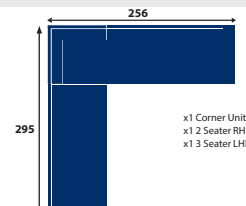

3 Seater Sofa

Height: 94 Width: 219 Depth: 102

2 Seater Sofa

Height: 94 Width: 186 Depth: 102

Cuddler

Height: 94 Width: 141 Depth: 102

Chair

Height: 94 Width: 101 Depth: 102

3 Str Sofa LHF/RHF

Height: 94 Width: 193 Depth: 102

2 Seater Sofa LHF/RHF

Height: 94 Width: 157 Depth: 102

Cuddler LHF/RHF

Height: 94 Width: 114 Depth: 94

Chaise LHF/RHF

Height: 94 Width: 96 Depth: 162

Corner Unit

Height: 94 Width: 98 Depth: 98

Feature Footstool

Height: 30 Width: 90 Depth: 90

Suggested Configurations

Small Corner

Large Corner

Extra Large Corner