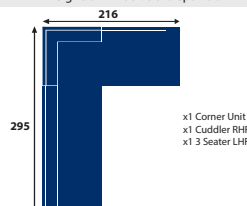

3 Seater Sofa

Height: 94 Width: 219 Depth: 102

2 Seater Sofa

Height: 94 Width: 186 Depth: 102

Cuddler

Height: 94 Width: 141 Depth: 102

Chair

Height: 94 Width: 101 Depth: 102

3 Str Sofa LHF/RHF

Height: 94 Width: 193 Depth: 102

2 Seater Sofa LHF/RHF

Height: 94 Width: 157 Depth: 102

Cuddler LHF/RHF

Height: 94 Width: 114 Depth: 94

Chaise LHF/RHF

Height: 94 Width: 96 Depth: 162

Corner Unit

Height: 94 Width: 98 Depth: 98

Feature Footstool

Height: 30 Width: 90 Depth: 90

Suggested Configurations

Small Corner

Large Corner

Extra Large Corner