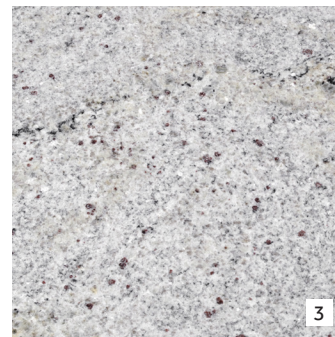

SORRENTO

RECTANGLE TOPS

H	L	W
76	80	80/115
76	80	120/170

TABLE TOPS FOR KITCHEN TABLES

GRANITES

NERO ASSOLUTO
AFRICA/ASIA

GIALLO VENEZIA
BRAZIL

BLUE PEARL
NORWAY