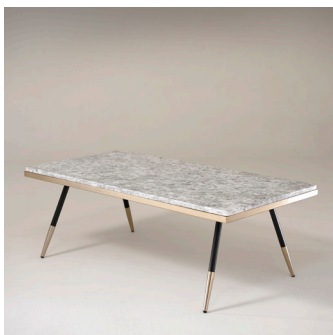

TOSCANA

RECTANGULAR TOPS (Stone only)

H	L	W
75	140	90
75	150	90
75	160	90
75	170	100
75	180	100
75	180	100
75	190	100
75	200	100
75	210	100
75	220	100

RECTANGULAR TOPS (Glass only)

H	L	W
75	160	90
75	180	100
75	200	100

MAYFAIR OCCASIONAL TABLE RANGE

Shown above is the 80cm Mayfair Coffee table with a Carrara Marble top with Straight edge.

MAYFAIR COFFEE (Rectangle)

COFFEE TOPS (Rectangle)
H L W
 43 120 60

MAYFAIR COFFEE (Circular)