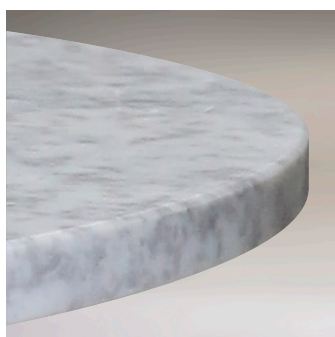

COFFEE TOPS (Circular)
H W
 43 80

MAYFAIR CONSOLE

CONSOLE TOPS
H L W
 76 100 35

MAYFAIR LAMP

LAMP TOPS
H W
 63 45

TABLE TOPS FOR DINING AND OCCASIONAL TABLES

MARBLES

CARRARA
ITALY

STONE EDGE PROFILES

STRAIGHT EDGE

BULLNOSE

UNDER CHAMFER

PLEASE NOTE: The pictures shown here are a guide only and because they are all natural stones the colour and markings will vary. Numbers indicate price category.