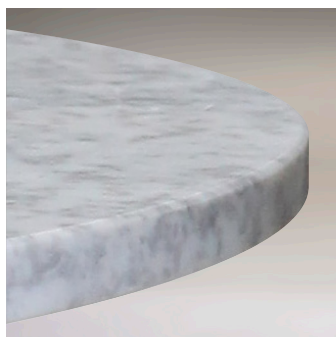

THE HND FACTORY AT WORK

STONE EDGE PROFILES

STRAIGHT EDGE