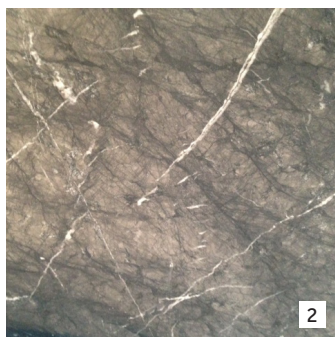

GRIGIO CARNICO
ITALY