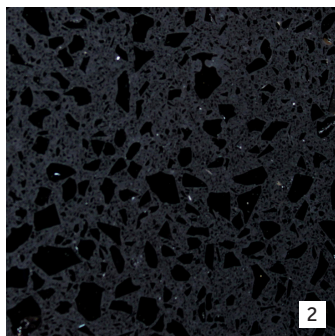

MANUFACTURED QUARTZ

STARLIGHT BLACK