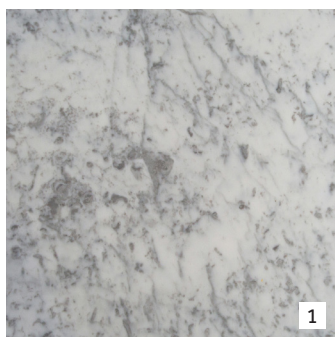

POLAR WHITE

MARBLES

CARRARA
ITALY

BOTTICINO
ITALY

GLASS

CLEAR

GREY (SORRENTO ONLY)

PLEASE NOTE: The pictures shown here are a guide only and because they are all natural stones the colour and markings will vary. Numbers indicate price category.