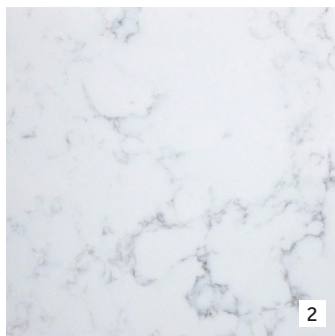

BIANCO MARMI