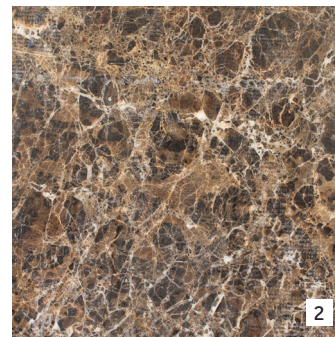

EMPERADOR
SPAIN