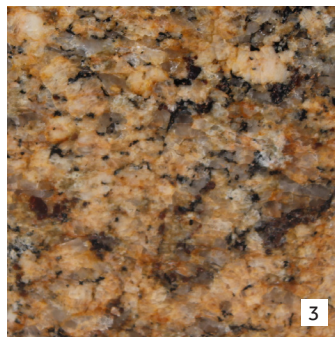

SORRENTO

RECTANGLE TOPS

H	L	W
76	80	80/115
76	80	120/170

TABLE TOPS FOR KITCHEN TABLES

GRANITES

NERO ASSOLUTO
AFRICA/ASIA

GIALLO VENEZIA
BRAZIL

BLUE PEARL
NORWAY

KASHMIR WHITE
INDIA

MANUFACTURED QUARTZ

STARLIGHT BLACK

STARLIGHT WHITE

MID GREY

GRIGIO VENATO TERRAZZO
ITALY

BIANCO MARMI

NERO MARMI