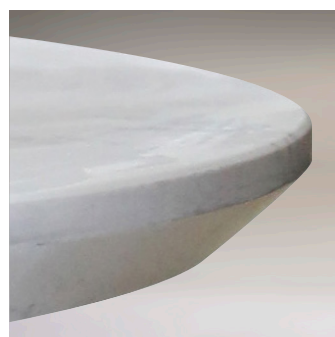

COFFEE TOPS (Circular)
H W
 43 80

MAYFAIR CONSOLE

CONSOLE TOPS
H L W
 76 100 35

MAYFAIR LAMP

LAMP TOPS
H W
 63 45

TABLE TOPS FOR DINING AND OCCASIONAL TABLES

MARBLES

CARRARA
ITALY

STONE EDGE PROFILES

STRAIGHT EDGE

BULLNOSE

UNDER CHAMFER

PLEASE NOTE: The pictures shown here are a guide only and because they are all natural stones the colour and markings will vary. Numbers indicate price category.