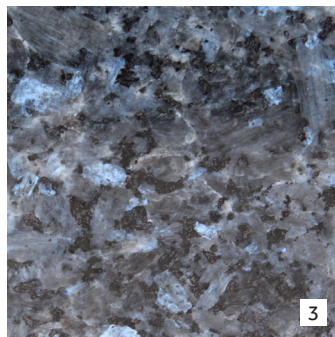

SORRENTO

RECTANGLE TOPS

H	L	W
76	80	80/115
76	80	120/170

TABLE TOPS FOR KITCHEN TABLES

GRANITES

NERO ASSOLUTO
AFRICA/ASIA

GIALLO VENEZIA
BRAZIL

BLUE PEARL
NORWAY