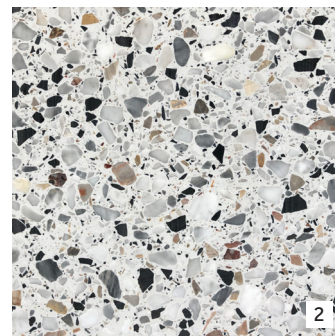

GRIGIO VENATO TERRAZZO
ITALY