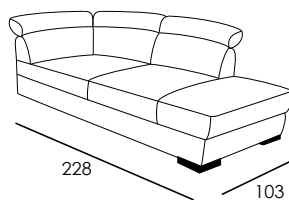

**ARMS:** stress-resistant polyurethane density 3535 covered with Dacron hollow soft polyester fibre

**FEET:** h 5 cm

Seat width (85 cm)

Code 64  
Large sofa

Code 18sx/19dx  
Large sofa 1 arm lhf/rhf

Seat width (75 cm)

Code 09  
Sofa

Code 66sx/67dx  
Sofa 1 arm lhf/rhf

Code 00sx/02dx  
Armchair 1 arm lhf/rhf

Code 01  
Armless chair

Code 48sx/49dx  
Chaise Longue lhf/rhf

Code 58sx/59dx  
Corner and terminal chair lhf/rhf

Depth + Seat Height

## Model 5064 LUCCA

Seat width (65 cm)

Code 05  
Loveseat

187

Code 16sx/17dx  
Loveseat 1 arm lhf/rhf

151

Seat width (60 cm)

Code 03  
Armchair