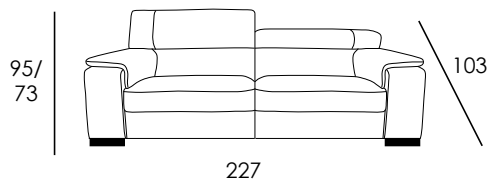

**SEAT CUSHIONS:** stress-resistant polyurethane density 35S CMHR

covered with Dacron hollow soft polyester fibre

**BACK CUSHIONS:** stress-resistant polyurethane density 30SS covered with Dacron hollow soft polyester fibre

**ARMS:** stress-resistant polyurethane density 3535 covered with Dacron hollow soft polyester fibre

**FEET:** h 5 cm

Seat width (85 cm)

Code 64  
Large sofa

Code 18sx/19dx  
Large sofa 1 arm lhf/rhf

Seat width (75 cm)

## Model 5064 LUCCA

Seat width (65 cm)

Code 05  
Loveseat

187

Code 16sx/17dx  
Loveseat 1 arm lhf/rhf

151

Seat width (60 cm)

Code 03  
Armchair