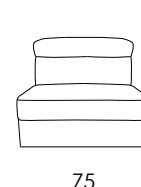

**ARMS:** stress-resistant polyurethane density 3535 covered with Dacron hollow soft polyester fibre

**FEET:** h 5 cm

Seat width (85 cm)

Code 64  
Large sofa

Code 18sx/19dx  
Large sofa 1 arm lhf/rhf

Seat width (75 cm)

Code 09  
Sofa

Code 66sx/67dx  
Sofa 1 arm lhf/rhf

Code 00sx/02dx  
Armchair 1 arm lhf/rhf

Code 01  
Armless chair

Code 48sx/49dx  
Chaise Longue lhf/rhf

Code 58sx/59dx  
Corner and terminal chair lhf/rhf

Depth + Seat Height

## Model 5064 LUCCA

Seat width (65 cm)

Code 05  
Loveseat

187

Code 16sx/17dx  
Loveseat 1 arm lhf/rhf

151

Seat width (60 cm)

Code 03  
Armchair