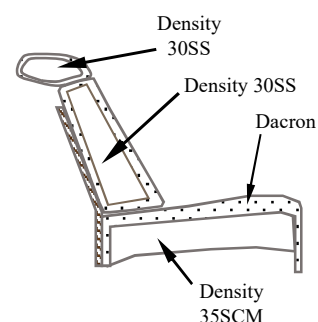

## Model 5064 LUCCA

**CARCASS:** spruce, chipboard and multilayer panels

**SPRINGING:** polypropylene and natural elastic belts on back and rings on seats

**PADDING:** stress-resistant polyurethane densities

**ARMS:** stress-resistant polyurethane density 3535 covered with Dacron hollow soft polyester fibre

**FEET:** h 5 cm

Seat width (85 cm)

Code 64  
Large sofa

Code 18sx/19dx  
Large sofa 1 arm lhf/rhf

Seat width (75 cm)

## Model 5064 LUCCA

Seat width (65 cm)

Code 05  
Loveseat

187

Code 16sx/17dx  
Loveseat 1 arm lhf/rhf

151

Seat width (60 cm)

Code 03  
Armchair