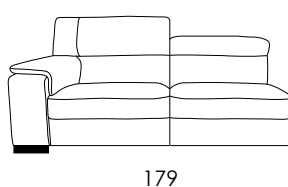

**ARMS:** stress-resistant polyurethane density 3535 covered with Dacron hollow soft polyester fibre

**FEET:** h 5 cm

Seat width (85 cm)

Code 64  
Large sofa

Code 18sx/19dx  
Large sofa 1 arm lhf/rhf

Seat width (75 cm)

Code 09  
Sofa

Code 66sx/67dx  
Sofa 1 arm lhf/rhf

Code 00sx/02dx  
Armchair 1 arm lhf/rhf

Code 01  
Armless chair

Code 48sx/49dx  
Chaise Longue lhf/rhf

Code 58sx/59dx  
Corner and terminal chair lhf/rhf

Depth + Seat Height

## Model 5064 LUCCA

Seat width (65 cm)

Code 05  
Loveseat

187

Code 16sx/17dx  
Loveseat 1 arm lhf/rhf

151

Seat width (60 cm)

Code 03  
Armchair