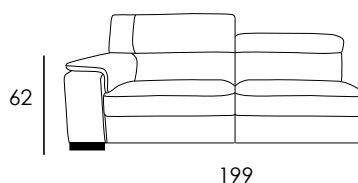

**ARMS:** stress-resistant polyurethane density 3535 covered with Dacron hollow soft polyester fibre

**FEET:** h 5 cm

Seat width (85 cm)

Code 64  
Large sofa

Code 18sx/19dx  
Large sofa 1 arm lhf/rhf

Seat width (75 cm)

Code 09  
Sofa

Code 66sx/67dx  
Sofa 1 arm lhf/rhf

Code 00sx/02dx  
Armchair 1 arm lhf/rhf

Code 01  
Armless chair

Code 48sx/49dx  
Chaise Longue lhf/rhf

Code 58sx/59dx  
Corner and terminal chair lhf/rhf

Depth + Seat Height

## Model 5064 LUCCA

Seat width (65 cm)

Code 05  
Loveseat

187

Code 16sx/17dx  
Loveseat 1 arm lhf/rhf

151

Seat width (60 cm)

Code 03  
Armchair