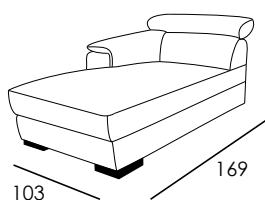

**ARMS:** stress-resistant polyurethane density 3535 covered with Dacron hollow soft polyester fibre

**FEET:** h 5 cm

Seat width (85 cm)

Code 64  
Large sofa

Code 18sx/19dx  
Large sofa 1 arm lhf/rhf

Seat width (75 cm)

Code 09  
Sofa

Code 66sx/67dx  
Sofa 1 arm lhf/rhf

Code 00sx/02dx  
Armchair 1 arm lhf/rhf

Code 01  
Armless chair

Code 48sx/49dx  
Chaise Longue lhf/rhf

Code 58sx/59dx  
Corner and terminal chair lhf/rhf

Depth + Seat Height

## Model 5064 LUCCA

Seat width (65 cm)

Code 05  
Loveseat

187

Code 16sx/17dx  
Loveseat 1 arm lhf/rhf

151

Seat width (60 cm)

Code 03  
Armchair