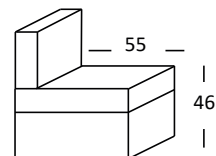

**ARMS:** stress-resistant polyurethane density 3535 covered with Dacron hollow soft polyester fibre

**FEET:** h 5 cm

Seat width (85 cm)

Code 64  
Large sofa

Code 18sx/19dx  
Large sofa 1 arm lhf/rhf

Seat width (75 cm)

Code 09  
Sofa

Code 66sx/67dx  
Sofa 1 arm lhf/rhf

Code 00sx/02dx  
Armchair 1 arm lhf/rhf

Code 01  
Armless chair

Code 48sx/49dx  
Chaise Longue lhf/rhf

Code 58sx/59dx  
Corner and terminal chair lhf/rhf

Depth + Seat Height

## Model 5064 LUCCA

Seat width (65 cm)

Code 05  
Loveseat

187

Code 16sx/17dx  
Loveseat 1 arm lhf/rhf

151

Seat width (60 cm)

Code 03  
Armchair