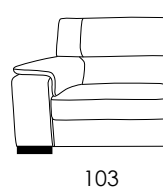

**ARMS:** stress-resistant polyurethane density 3535 covered with Dacron hollow soft polyester fibre

**FEET:** h 5 cm

Seat width (85 cm)

Code 64  
Large sofa

Code 18sx/19dx  
Large sofa 1 arm lhf/rhf

Seat width (75 cm)

Code 09  
Sofa

Code 66sx/67dx  
Sofa 1 arm lhf/rhf

Code 00sx/02dx  
Armchair 1 arm lhf/rhf

Code 01  
Armless chair

Code 48sx/49dx  
Chaise Longue lhf/rhf

Code 58sx/59dx  
Corner and terminal chair lhf/rhf

Depth + Seat Height