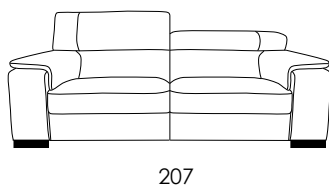

Seat width (75 cm)

Code 09
Sofa