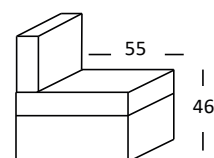

**ARMS:** stress-resistant polyurethane density 3535 covered with Dacron hollow soft polyester fibre

**FEET:** h 5 cm

Seat width (85 cm)

Code 64  
Large sofa

Code 18sx/19dx  
Large sofa 1 arm lhf/rhf

Seat width (75 cm)

Code 09  
Sofa

Code 66sx/67dx  
Sofa 1 arm lhf/rhf

Code 00sx/02dx  
Armchair 1 arm lhf/rhf

Code 01  
Armless chair

Code 48sx/49dx  
Chaise Longue lhf/rhf

Code 58sx/59dx  
Corner and terminal chair lhf/rhf

Depth + Seat Height

## Model 5064 LUCCA

Seat width (65 cm)

Code 05  
Loveseat

187

Code 16sx/17dx  
Loveseat 1 arm lhf/rhf

151

Seat width (60 cm)

Code 03  
Armchair