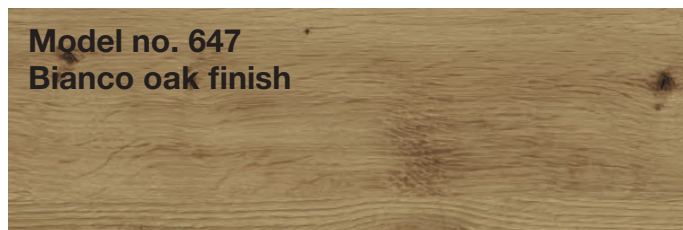

Sales
Promotion

Dakar 2.

Model no. 638
Rustic oak finish

Model no. 647
Bianco oak finish

Model no. 640
Dark rustic oak finish

Model no. 644
Holm oak finish

We reserve the right to color and model deviations or the correction of erroneous information. All measures are approximate cm.
All measurements are approximate and in metric cm. We reserve the right to amend technical data and measurements.