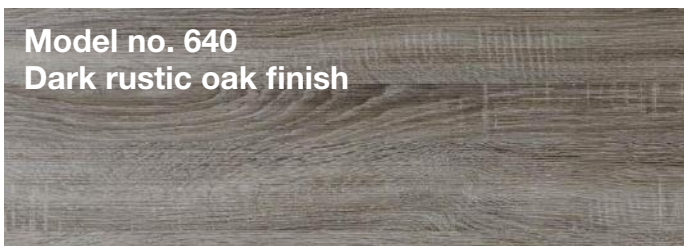

Sales
Promotion

Dakar 2.

Model no. 638
Rustic oak finish

Model no. 647
Bianco oak finish

Model no. 640
Dark rustic oak finish

Model no. 644
Holm oak finish

We reserve the right to color and model deviations or the correction of erroneous information. All measures are approximate cm.
All measurements are approximate and in metric cm. We reserve the right to amend technical data and measurements.