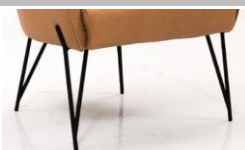

Model: **3435** - Chair with KEDER sewing

Measurements		W H D S D I S H 76 79 68 51 46				
Description		Chair				
		4 legs				
Item type		00				
Leather groups						
Anilux	all over					
Nubuck	all over					
Semi	all over					
Soleda	all over					
Madras	all over					
Fabric groups						
Group	1					
Group	2					
Group	3					
Group	4					
Group	5					

LEGS :

B - Brushed metal leg

K - Black Metal leg

All prices are in GBP
Subject to misprints

UK
RO

HJORT KNUDSEN A/S - Stabelhøjvej 1, Lyne - DK-6880 Tarm - Tlf. +45 7525 0244 - Fax +45 7525 0444