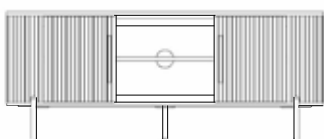

200CM DINING TABLE RD02
H76cm W200cm D100cm

CONSOLE RD05
H77cm W101.5cm D49.5cm

SIDEBOARD RD03
H78.5cm W150cm D49.5cm

120CM ROUND DINING TABLE RD09
H76cm W120cm D120cm

COFFEE TABLE RD06
H40cm W80cm D80cm

HIGHBOARD RD04
H120cm W99.5cm D44.5cm

TV UNIT RD08
H55cm W135cm D49.5cm

LAMP TABLE RD07
H45cm W40cm D40cm

As shown with:
ELLA DINING CHAIR C240
H90cm W47.5cm D62cm
Also available in Tan