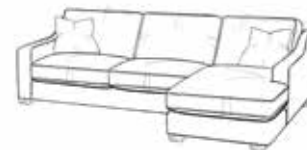

CHAISE END SOFA (LEFT)

W2510mm D1830mm H930mm

CORNER SOFA

W2670mm D2670mm H930mm

CHAISE END SOFA (RIGHT)

W2510mm D1830mm H930mm

LOVESEAT

W1200mm D1020mm H930mm