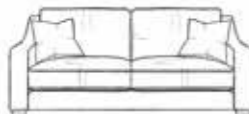

CHAISE END SOFA (LEFT)

W2510mm D1830mm H930mm

CORNER SOFA

W2670mm D2670mm H930mm

CHAISE END SOFA (RIGHT)

W2510mm D1830mm H930mm

LOVESEAT

W1200mm D1020mm H930mm

FOOTSTOOL

W1020mm D860mm H460mm

ARMCHAIR

W860mm D1020mm H930mm

2 SEATER SOFA

W1780mm D1020mm H930mm

3 SEATER SOFA

W2040mm D1020mm H930mm