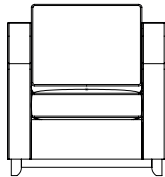

3 SEATER SOFA

W2040mm D1020mm H930mm

2 SEATER SOFA

W1780mm D1020mm H930mm

CHAISE END SOFA

W2510mm D1830mm H930mm

2 SCATTER CUSHIONS

W500mm H500mm

SMALL FOOTSTOOL

W860mm D1020mm H930mm

ARMCHAIR

W860mm D1020mm H930mm

LARGE FOOTSTOOL

W860mm D1020mm H930mm

CORNER SOFA

W2670mm D2670mm H930mm