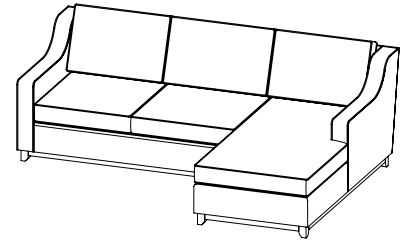

TECHNICAL INFORMATION

- *Solid timber plinth*
- *Crowned reflex fully reversible seat cushions*
- *Piping detail to arms, cushions and outside backs*
- *Serpentine sprung seat*
- *Lined springs and back webbing*
- *Alternative coloured piping*
- *15 year frame and spring guarantee*

3 SEATER SOFA

W2040mm D1020mm H930mm

2 SEATER SOFA

W1780mm D1020mm H930mm

CHAISE END SOFA

W2510mm D1830mm H930mm

2 SCATTER CUSHIONS

W500mm H500mm